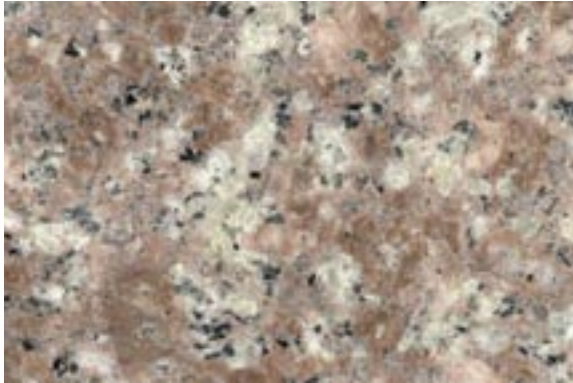

MODULAR CAFÉ
Stone Options

Copper Rose

China Sardo

Hazelcorn

Khaki & Stone

Meteorite

Misty Mauve

**Stone Colors may vary from printed images.*